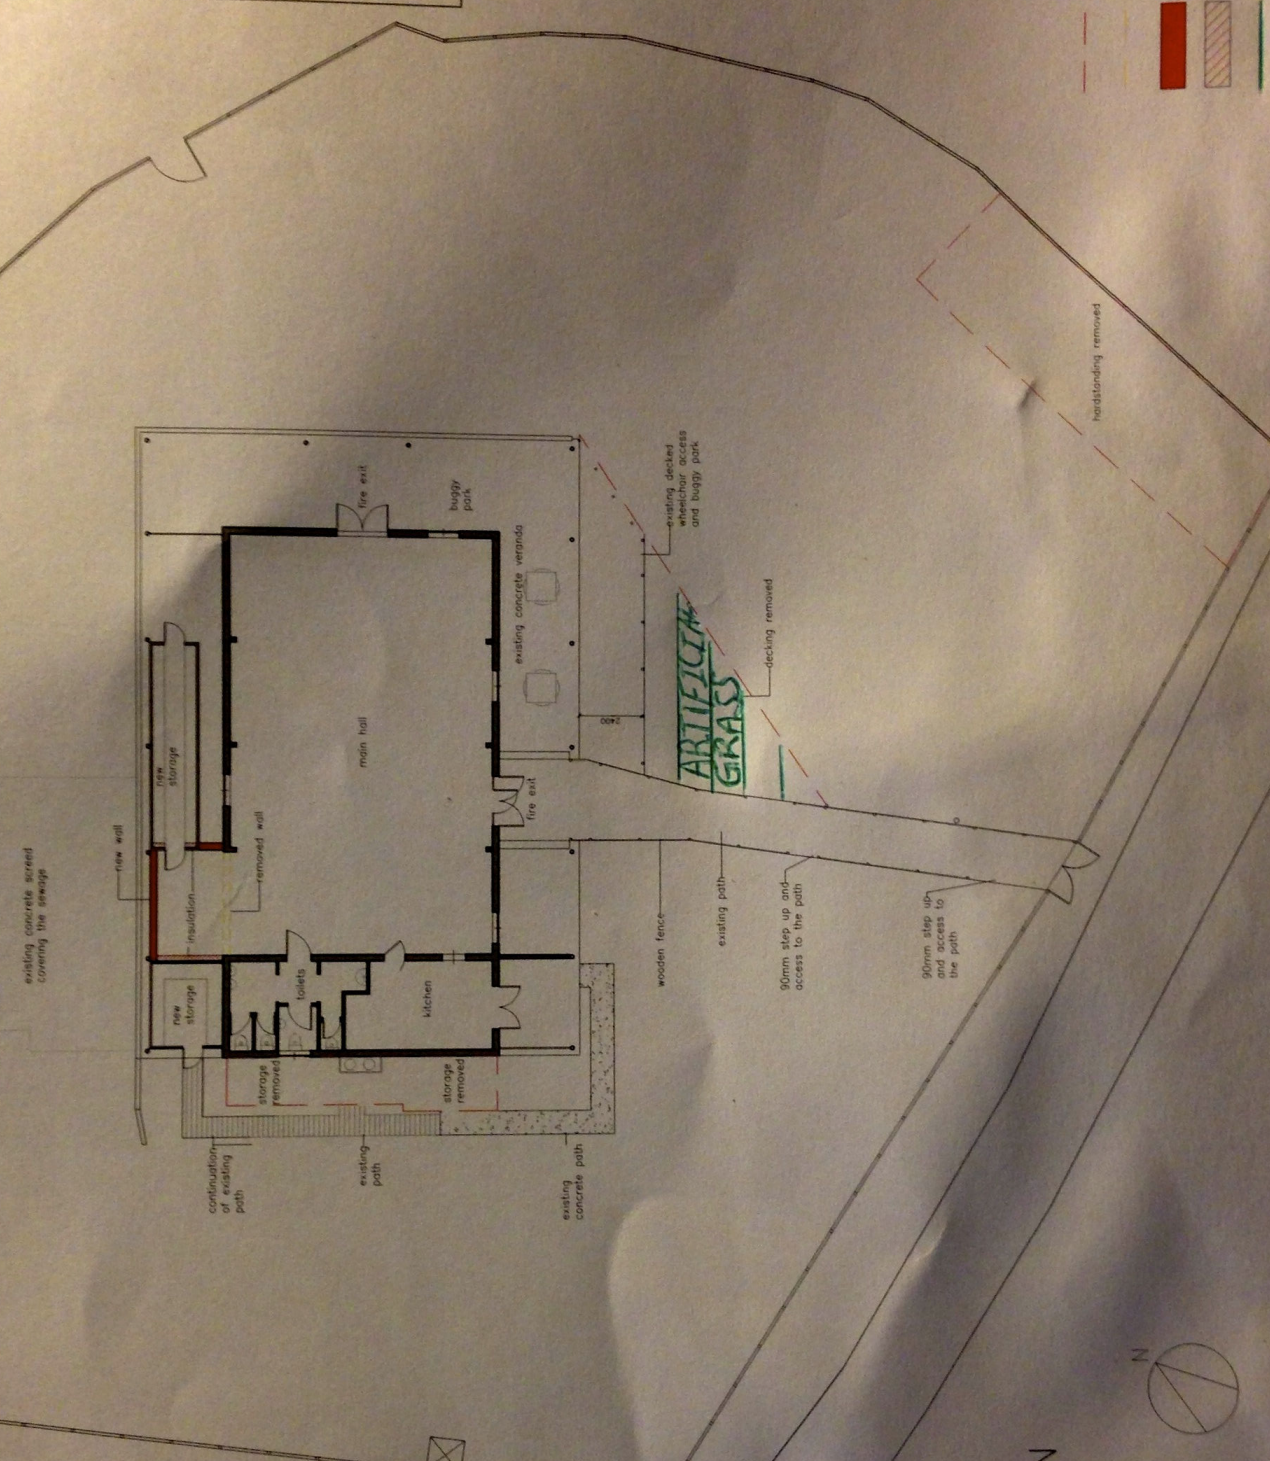

LITTLE DINOSAURS
The Grove
Alexandra Park
London N22

Elena Rowland
Designer
15 Covington Gardens,
London SW14 3SE
Tel.: 0208 764 4631
Mob.: 0790 627 9257
elena.david@btopenworld.com

IMPORTANT NOTE

Where no alterations are shown, drawings should not be added to the original drawings or details on these drawings should not be altered without the written permission of the Designer. Where the drawing refers to existing buildings or construction, it is to be reproduced in part or full without the written permission of the Designer.

KEY:

-  Removed items
-  Removed wall
-  New wall
-  Insulation
-  A: GRASS

PROPOSED SITE PLAN

Rev 3 17 Nov 2012
Rev 1 Feb 2011 Rev 2 23 May 2011

CLIENT	Jason Jenkins
PROJECT	Little dinosaurs
TITLE	Site Plan new proposal
SCALE	1:200 @ A3
DATE	January 2011
DRAWING	211007/LDin/P/P

All the measurements are in mm